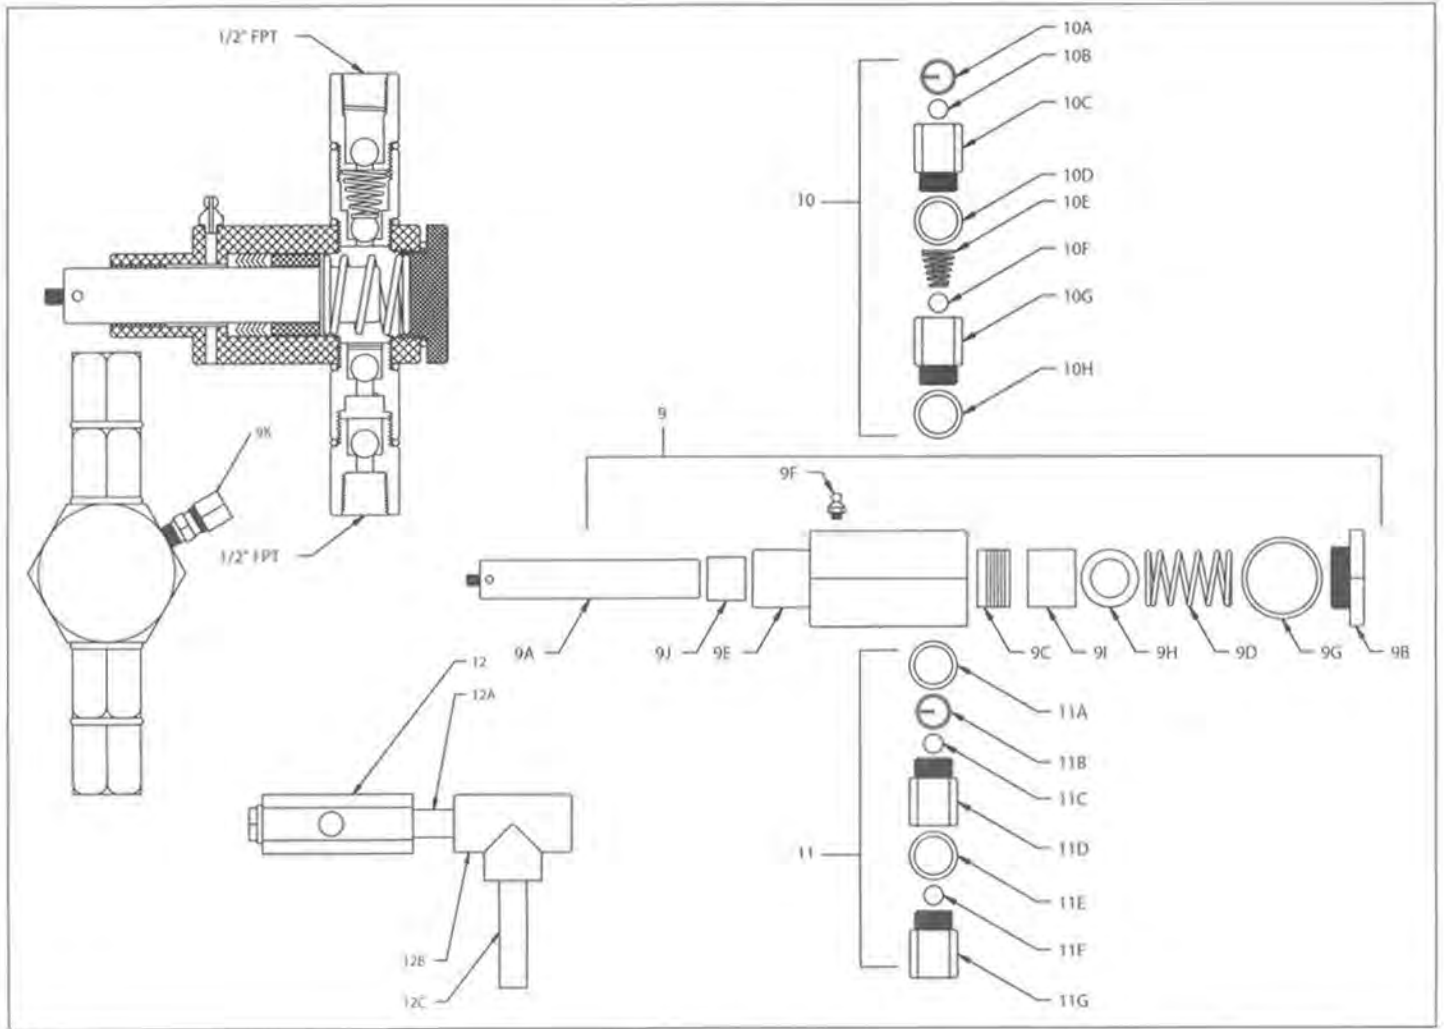

1" PISTON HEAD PARTS

| ITEM | PART # | DESCRIPTION |
|------|----------|--|
| 9 | 1000-6 | 1" CS PISTON HEAD ASSEMBLY** (LESS CKS) |
| 9A* | 007-7 | 1" DIAMETER 303SS PISTON*** |
| 9B | 003-7 | 1" CS END CAP |
| 9C* | 012-7 | 1" PACKING SET (BUNA N)**** |
| 9D | 017-10 | 1" PACKING SPRING |
| 9E | 001-7 | 1" CS PUMP HEAD SHELL** |
| 9F | 006-1 | GREASE FITTING |
| 9G* | 017-9 | 1 7/8" ID X 1/8" CROSS SECTION "O" RING SEAL |
| 9H | 017-8 | 1" SS PACKING WASHER |
| 9I | 018-3 | 1" PACKING SPACER |
| 9J | 008-20 | 1 1/8" X 1" X 1" OILITE BUSHING |
| 9K | 017-17-S | 316SS VENT CHECK |
| 10* | 002-1"D | 1" 303SS DISCHARGE CHECK VALVE ASSEMBLY**** |
| 10A | 002-24 | 1/2" BALL RETAINER CLIP |
| 10B | 002-26 | 1/2" DIAMETER 316SS BALL CHECK |
| 10C | 002-20 | 1" TOP DISCHARGE CHECK BODY |
| 10D | 002-25 | 1" ID X 1/8" CROSS SECTION "O" RING SEAL |

| ITEM | PART # | DESCRIPTION |
|------|---------|---|
| 10E | 002-27 | ANTI-SIPHON CONE SPRING |
| 10F | 002-26 | 1/2" DIAMETER 316SS BALL CHECK |
| 10G | 002-21 | 1" BOTTOM DISCHARGE CHECK BODY |
| 10H | 002-25 | 1" ID X 1/8" CROSS SECTION "O" RING SEAL |
| 11* | 002-1"S | 1" 303SS SUCTION CHECK VALVE ASSEMBLY**** |
| 11A | 002-25 | 1" ID X 1/8" CROSS SECTION "O" RING SEAL |
| 11B | 002-24 | 1/2" BALL RETAINER CLIP |
| 11C | 002-26 | 1/2" DIAMETER 316SS BALL CHECK |
| 11D | 002-22 | 1" TOP SUCTION CHECK BODY |
| 11E | 002-25 | 1" ID X 1/8" CROSS SECTION "O" RING SEAL |
| 11F | 002-26 | 1/2" DIAMETER 316SS BALL CHECK |
| 11G | 002-23 | 1" BOTTOM SUCTION CHECK BODY |
| 12 | 36 | 1/2" NPT 303SS PRESSURE RELIEF VALVE |
| 12A | | 1/2" NPT X 1 1/2" BLACK NIPPLE |
| 12B | | 1/2" NPT BLACK TEE |
| 12C | | 1/2" NPT X 2 1/2" BLACK NIPPLE |