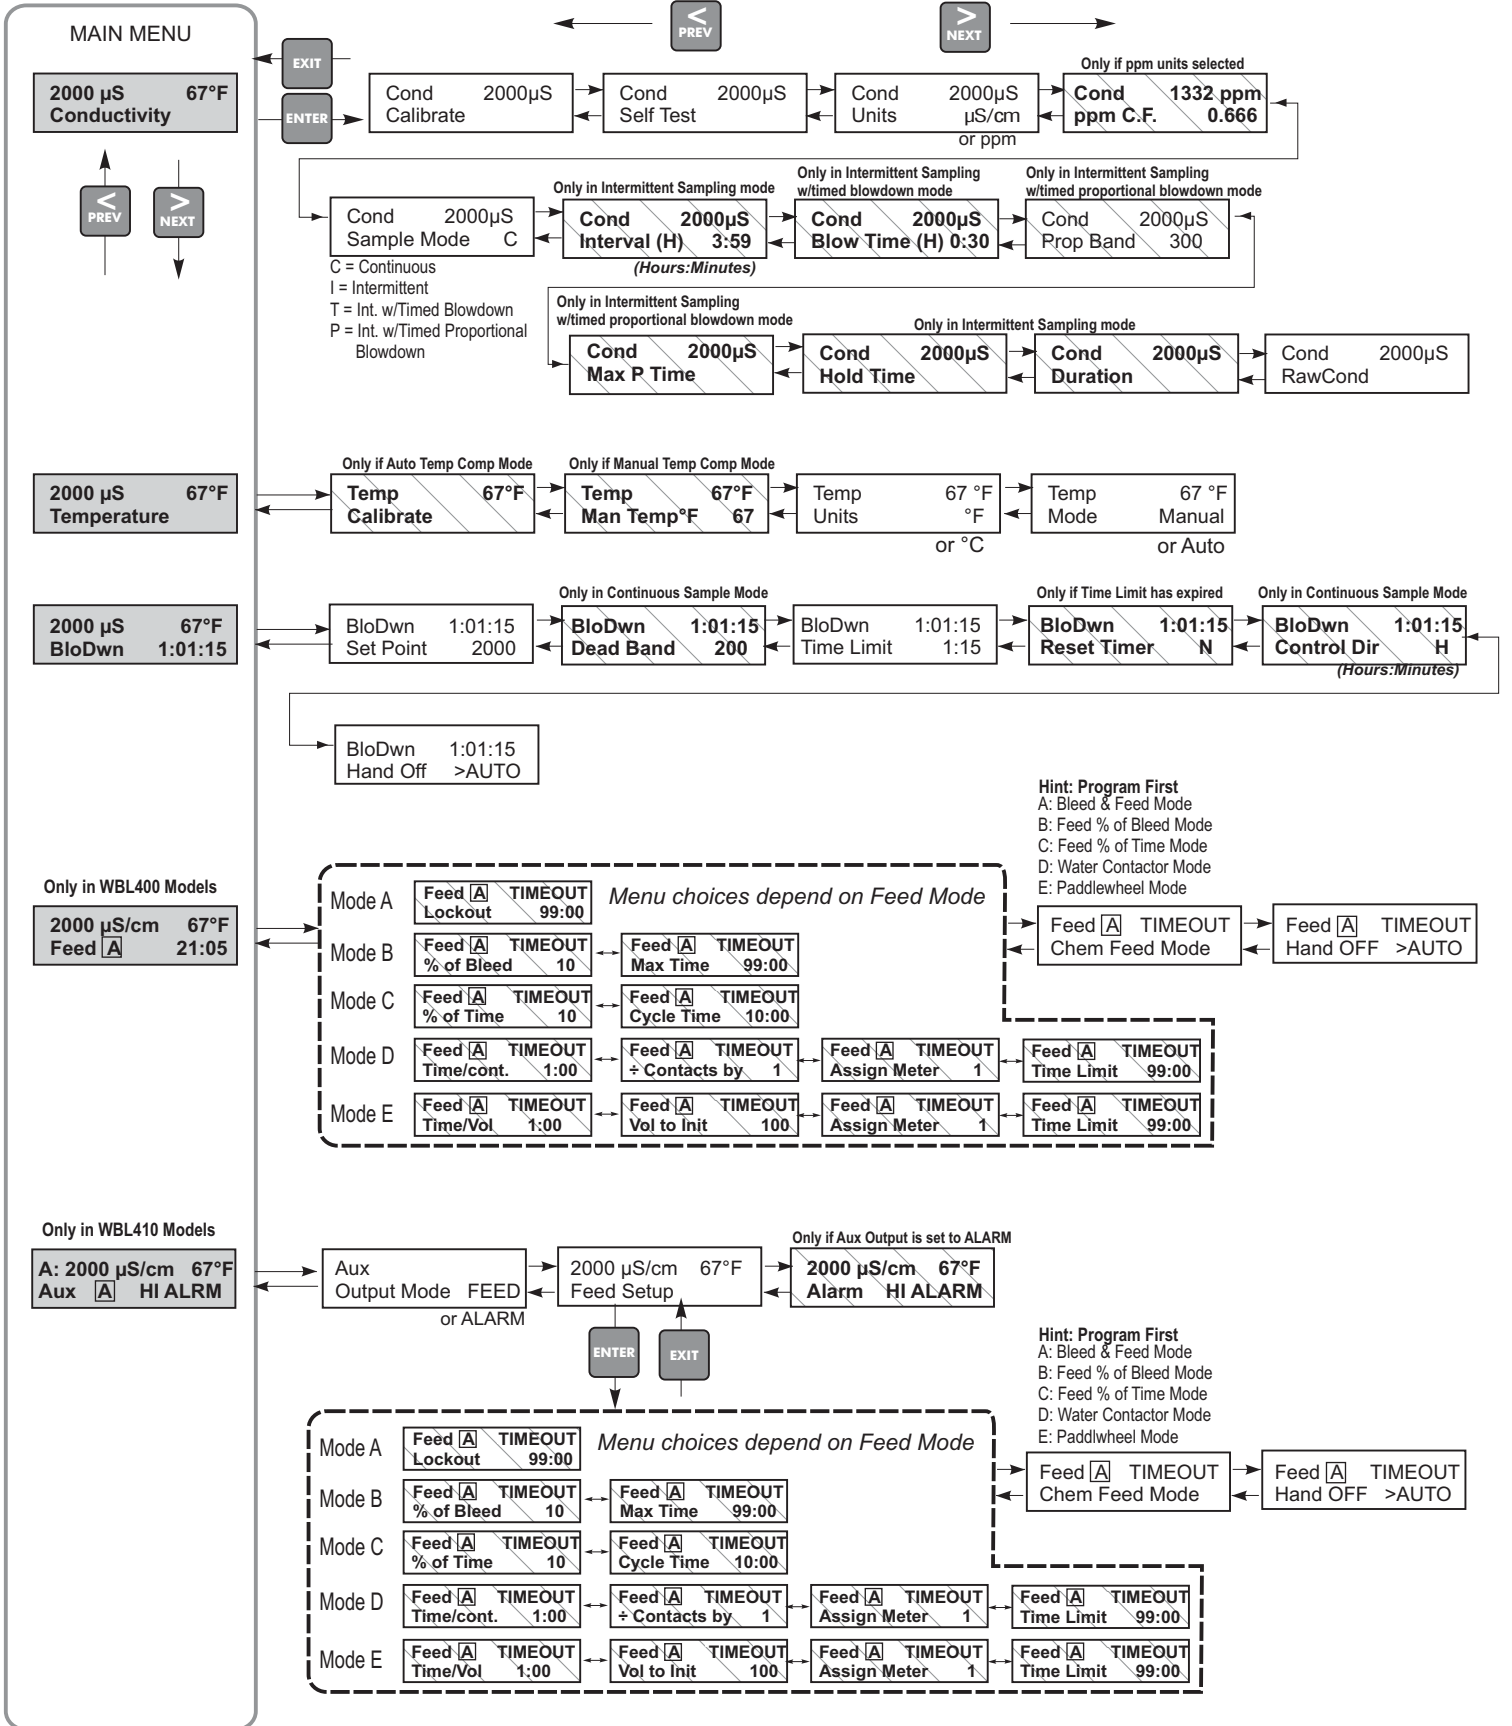

WBL400/410 Series Boiler Controller Quick Reference

WBL400/410 Series Boiler Controller Quick Reference